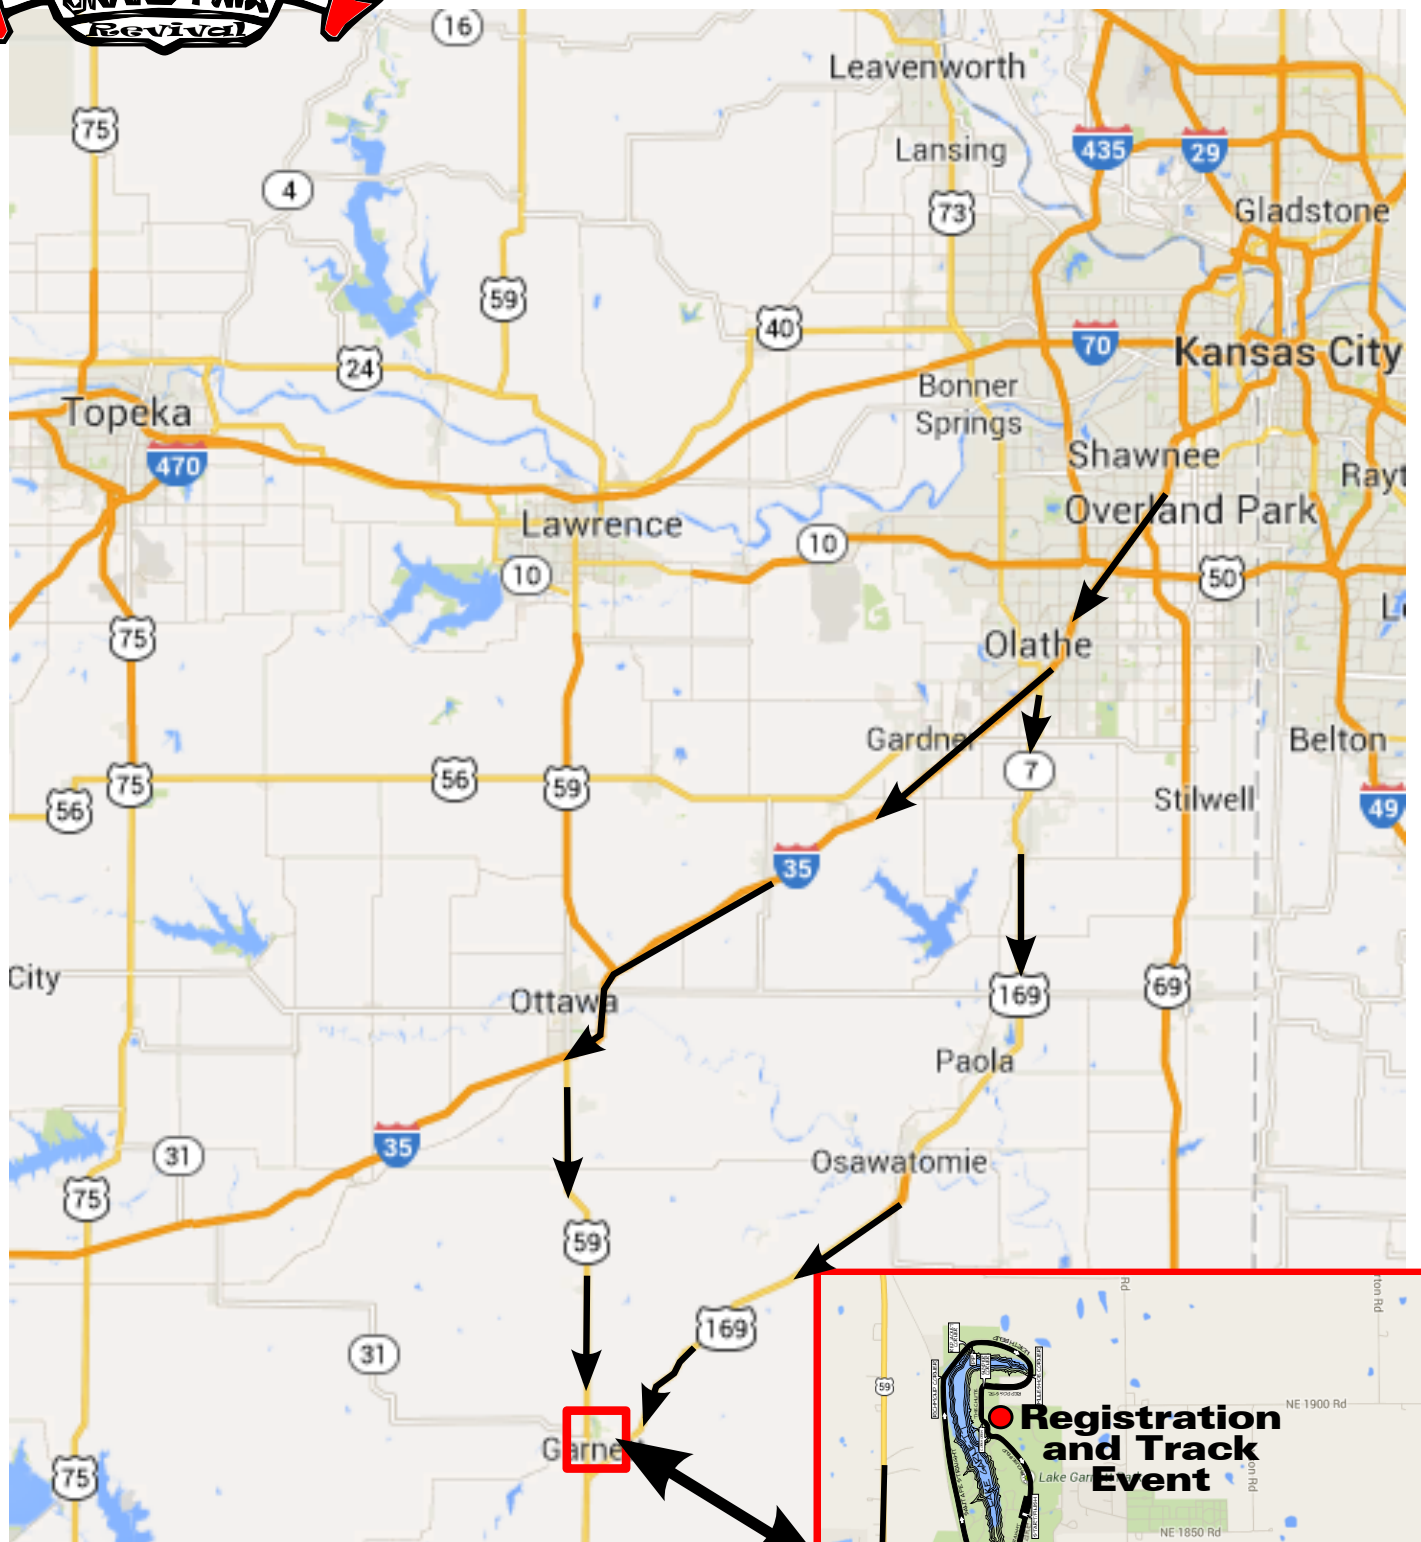

Map to Garnett, KS

Track Address:
500 N Lake Rd
 Car Show Address:
Corner Oak and 4th Ave
 Autocross Address:
Anderson County Junior-Senior High School
1100 KS. 31
 All in Garnett, KS 66032